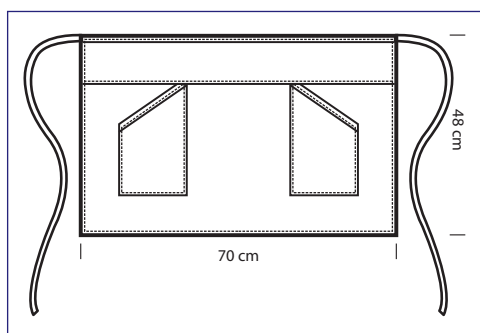

BALLANTYNE COLOURS

cm 70 x 48 - ONE SIZE