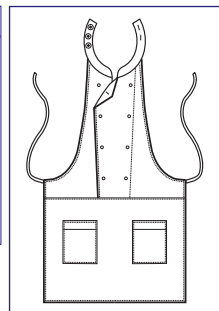

ASSUAN UNISEX COLOURS
ONE SIZE

037377
ASSUAN
100% cotton
220 gr/m²
JEANS