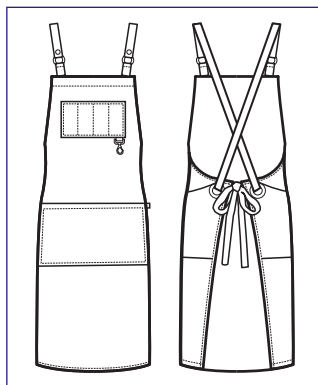

**088941**  
**BRISTOL**  
100% cotton  
220 gr/m<sup>2</sup>  
BLACK JEANS +  
CUOIO

NEW

**088921  
BRISTOL**  
100% polyester  
220 gr/m<sup>2</sup>  
SMOKE + NERO

Tessuto / Fabric  
SMOKE

**088916  
BRISTOL**  
100% polyester  
220 gr/m<sup>2</sup>  
NATURAL + CUOIO