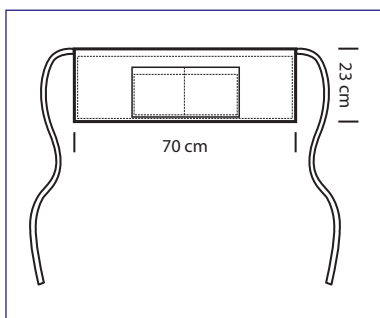

**085201
LIVINGSTON**
65% polyester
35% cotton
195 gr/m²
cm 70 x 23
NERO