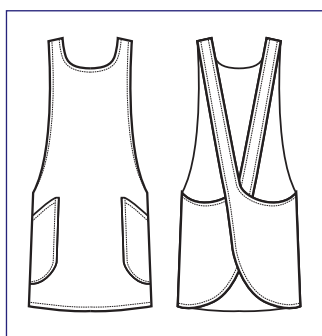

112816
SNEAKER
UNISEX
COMFORT
(36 - 47)
NATURAL