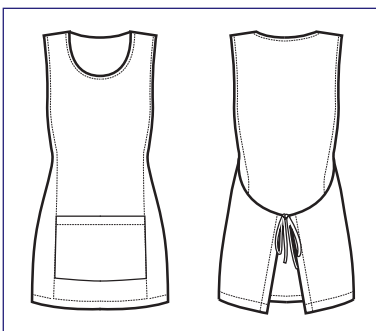

**013216**  
**PAPEETE**  
100% polyester  
220 gr/m<sup>2</sup>  
NATURAL

**112816**  
**SNEAKER**  
UNISEX  
COMFORT  
(36 - 47)  
NATURAL

NATURAL

**013221  
PAPEETE**  
100% polyester  
220 gr/m<sup>2</sup>  
SMOKE