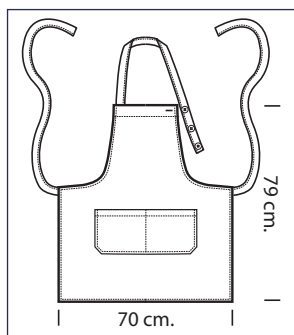

RODI COLOURS
cm 70 x 79 - ONE SIZE