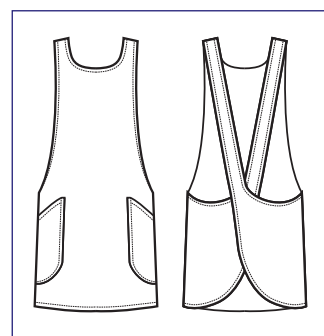

**NEW**

**010501  
NAGANO**  
65% polyester  
35% cotton  
195 gr/m<sup>2</sup>  
NERO

**112801  
SNEAKER  
UNISEX  
COMFORT**  
(36 - 47)  
MICROFIBRA  
NERO

**010421  
SAKURA**  
100% polyester  
220 gr/m<sup>2</sup>  
SMOKE