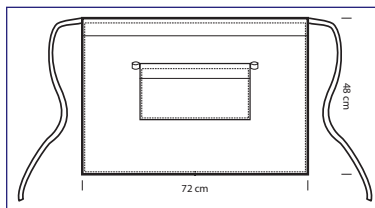

# LEONIDA COLOURS

cm 72 x 48 - ONE SIZE

NEW

NEW

**085916**  
**LEONIDA**  
100% polyester  
220 gr/m<sup>2</sup>  
NATURAL + CUOIO

**085977**  
**LEONIDA**  
100% cotton  
220 gr/m<sup>2</sup>  
JEANS + CUOIO