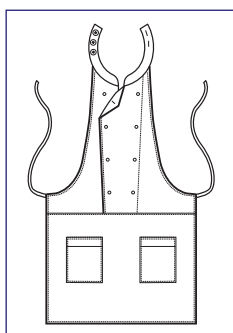

037387
ASSUAN
65% polyester
35% cotton
195 gr/m²
SKULL 07