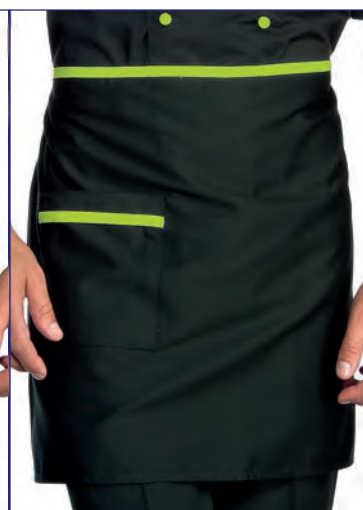

086426
65% polyester • 35% cotton
195 gr/m²
NERO + MELA