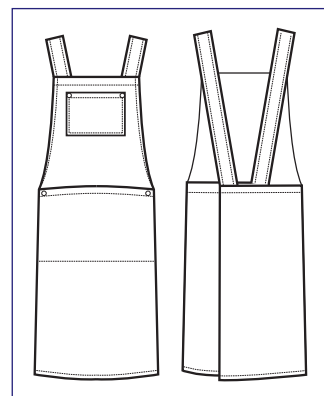

NEW

**010500
NAGANO**
100% cotton
210 gr/m²
BIANCO

**112800
SNEAKER
UNISEX
COMFORT**
(36 - 47)
MICROFIBRA
BIANCO