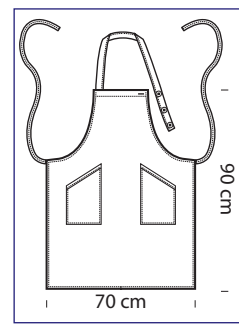

CHAMPAGNE UNISEX COLOURS
100% polyester - 220 gr/m² - ONE SIZE