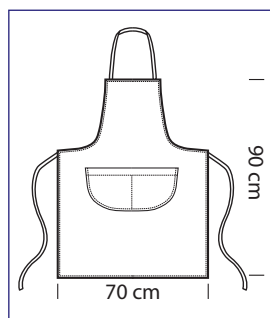

087095
65% polyester
35% cotton
195 gr/m²
MAORI 95