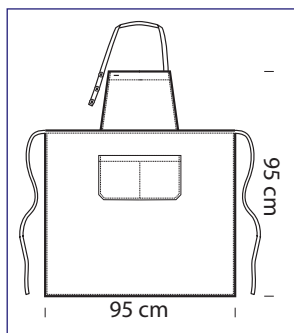

# DAYTONA COLOURS

cm 95 x 95 - ONE SIZE

**087330**

**DAYTONA**  
65% polyester  
35% cotton  
195 gr/m<sup>2</sup>  
cm 95 x 95  
COFFEE

**087323**

**DAYTONA**  
65% polyester  
35% cotton  
195 gr/m<sup>2</sup>  
cm 95 x 95  
FRUIT