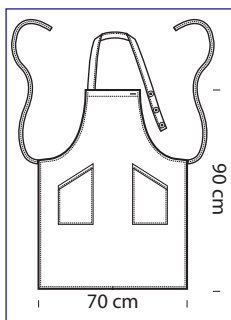

CHAMPAGNE UNISEX COLOURS

100% polyester - 220 gr/m² - ONE SIZE