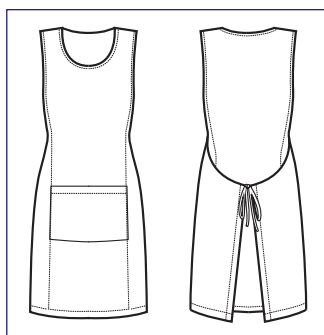

PAPEETE LONG COLOURS
ONE SIZE