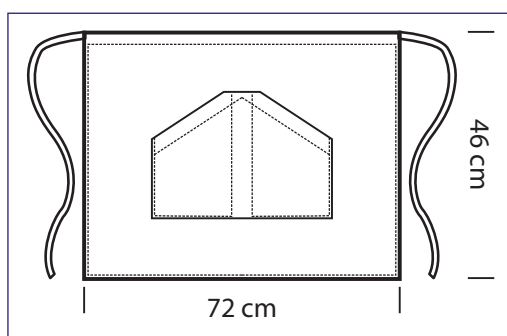

086619 ORLEANS
100% polyester
170 gr/m²
cm 72 x 46
LINCOLN