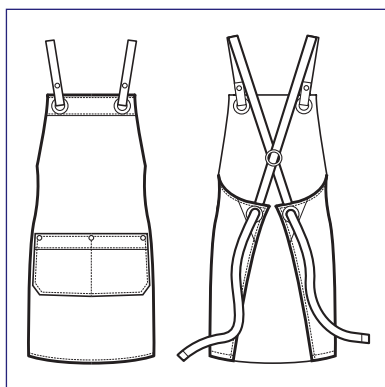

**088895**  
**MILFORD**  
100% polyester  
190 gr/m<sup>2</sup>  
CORDA

Tessuto / Fabric  
CORDA

**088841**  
**MILFORD**  
100% cotton  
220 gr/m<sup>2</sup>  
BLACK JEANS

**088877**  
**MILFORD**  
100% cotton  
220 gr/m<sup>2</sup>  
JEANS