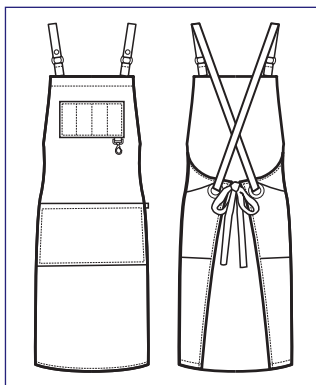

# *Grembiuli e scarpe*

*Aprons and shoes*

NEW

**088985**  
**BRISTOL**  
100% polyester  
220 gr/m<sup>2</sup>  
MORO + CUOIO

**088911**  
**BRISTOL**  
100% polyester  
220 gr/m<sup>2</sup>  
NERO + CUOIO