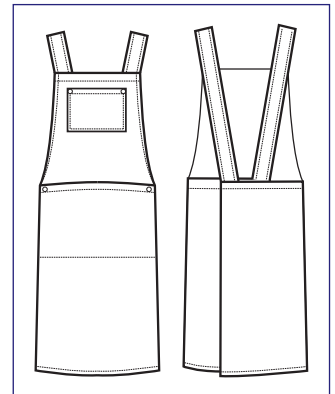

**112800
SNEAKER UNISEX
COMFORT**
(36 - 47)
MICROFIBRA
BIANCO