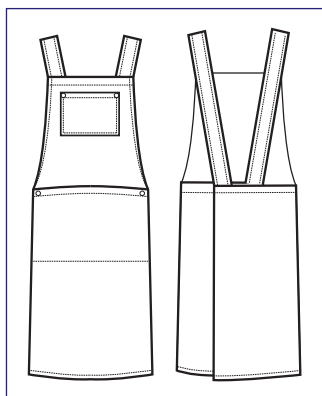

NEW

**010501
NAGANO**
65% polyester
35% cotton
195 gr/m²
NERO